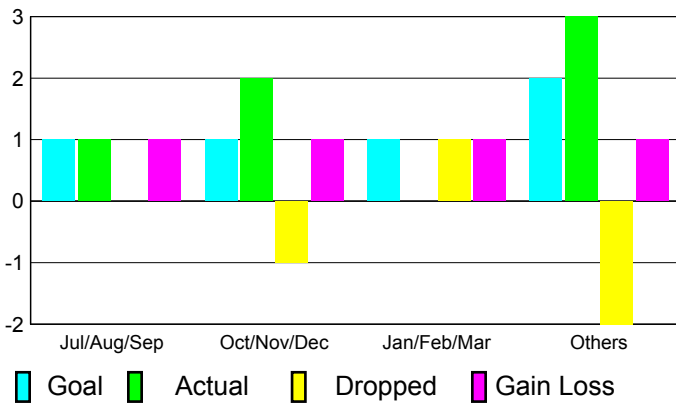

2010-2011 GMT Reports for District (or Undistricted) **District 130**

GMT: **Klaus Tang**

Location: **BULGARIA**

GMT CA: **4**

CLUBS

**Club Results
2010-2011**

**Clubs
2009-2010**

Month	New Club Goal	Actual New Clubs	Actual Dropped Clubs	Gain/Loss of Clubs	Gain/Loss of Clubs
Jul/Aug/Sep	1	1	0	1	1
Oct/Nov/Dec	1	2	-1	1	0
Jan/Feb/Mar	1	0	1	1	1
Apr/May/June	2	3	-2	1	2
Totals	5	6	-2	4	4

Club Results 2010-2011

Goal, New, Dropped, Gain/Loss

Comparison of Club Gain/Loss

Current Year Compared to the Previous Year

YTD Status Quo Clubs 2010-2011

Status Quo Clubs Compared to Status Quo Members

MEMBERSHIP

**Membership Results
2010-2011**

**Membership
2009-2010**

Month	Net Memb Goal	Actual New Memb	Actual Dropped Memb	Gain/Loss of Memb	Gain/Loss of Memb
Jul/Aug/Sep	25	27	-13	14	8
Oct/Nov/Dec	33	75	-72	3	-13
Jan/Feb/Mar	34	54	-24	30	35
Apr/May/June	61	99	-99	0	56
Totals	153	255	-208	47	86