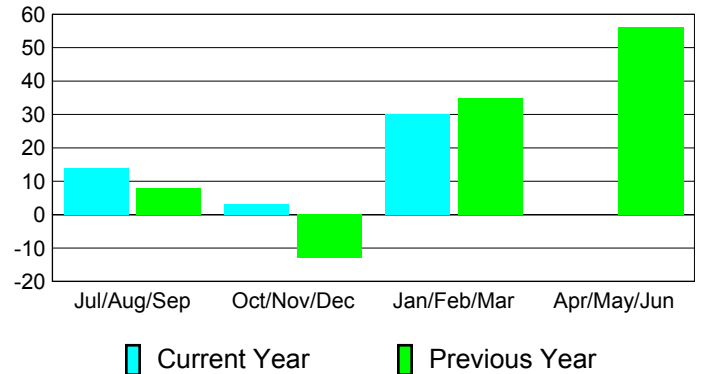

**Membership Results
2010-2011**

**Membership
2009-2010**

Month	Net Memb Goal	Actual New Memb	Actual Dropped Memb	Gain/Loss of Memb	Gain/Loss of Memb
Jul/Aug/Sep	25	27	-13	14	8
Oct/Nov/Dec	33	75	-72	3	-13
Jan/Feb/Mar	34	54	-24	30	35
Apr/May/June	61	99	-99	0	56
Totals	153	255	-208	47	86

Membership Results 2010-2011

Goal, New, Dropped, Gain/Loss

Comparison of Membership Gain/Loss

Current Year Compared to the Previous Year

Gender Comparison 2010-2011

Jul/Aug/Sep

Oct/Nov/Dec

Jan/Feb/Mar

Apr/May/June

Male

Female