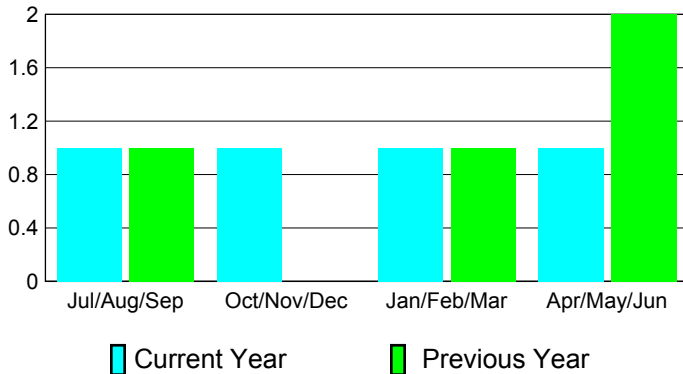

Club Results 2010-2011

Goal, New, Dropped, Gain/Loss

Comparison of Club Gain/Loss

Current Year Compared to the Previous Year

YTD Status Quo Clubs 2010-2011

Status Quo Clubs Compared to Status Quo Members

MEMBERSHIP